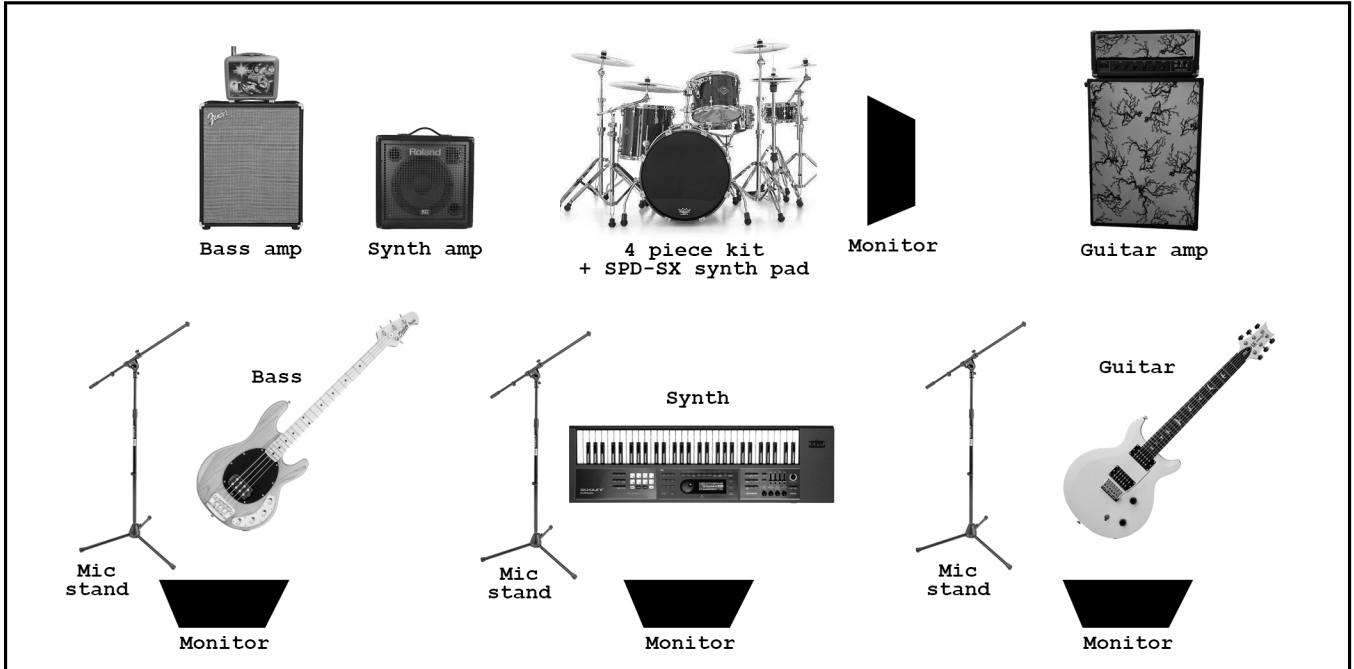

STAGE PLOT

Input List

1. Kick drum
2. Snare drum
3. Rack tom
4. Floor tom
5. Hi-hat
6. SPD-SX drum synth pad (DI)
7. Guitar amp
8. Bass amp pedal (DI)
9. Synth amp
10. Synth vocals (main)
11. Guitar vocals
12. Bass vocals